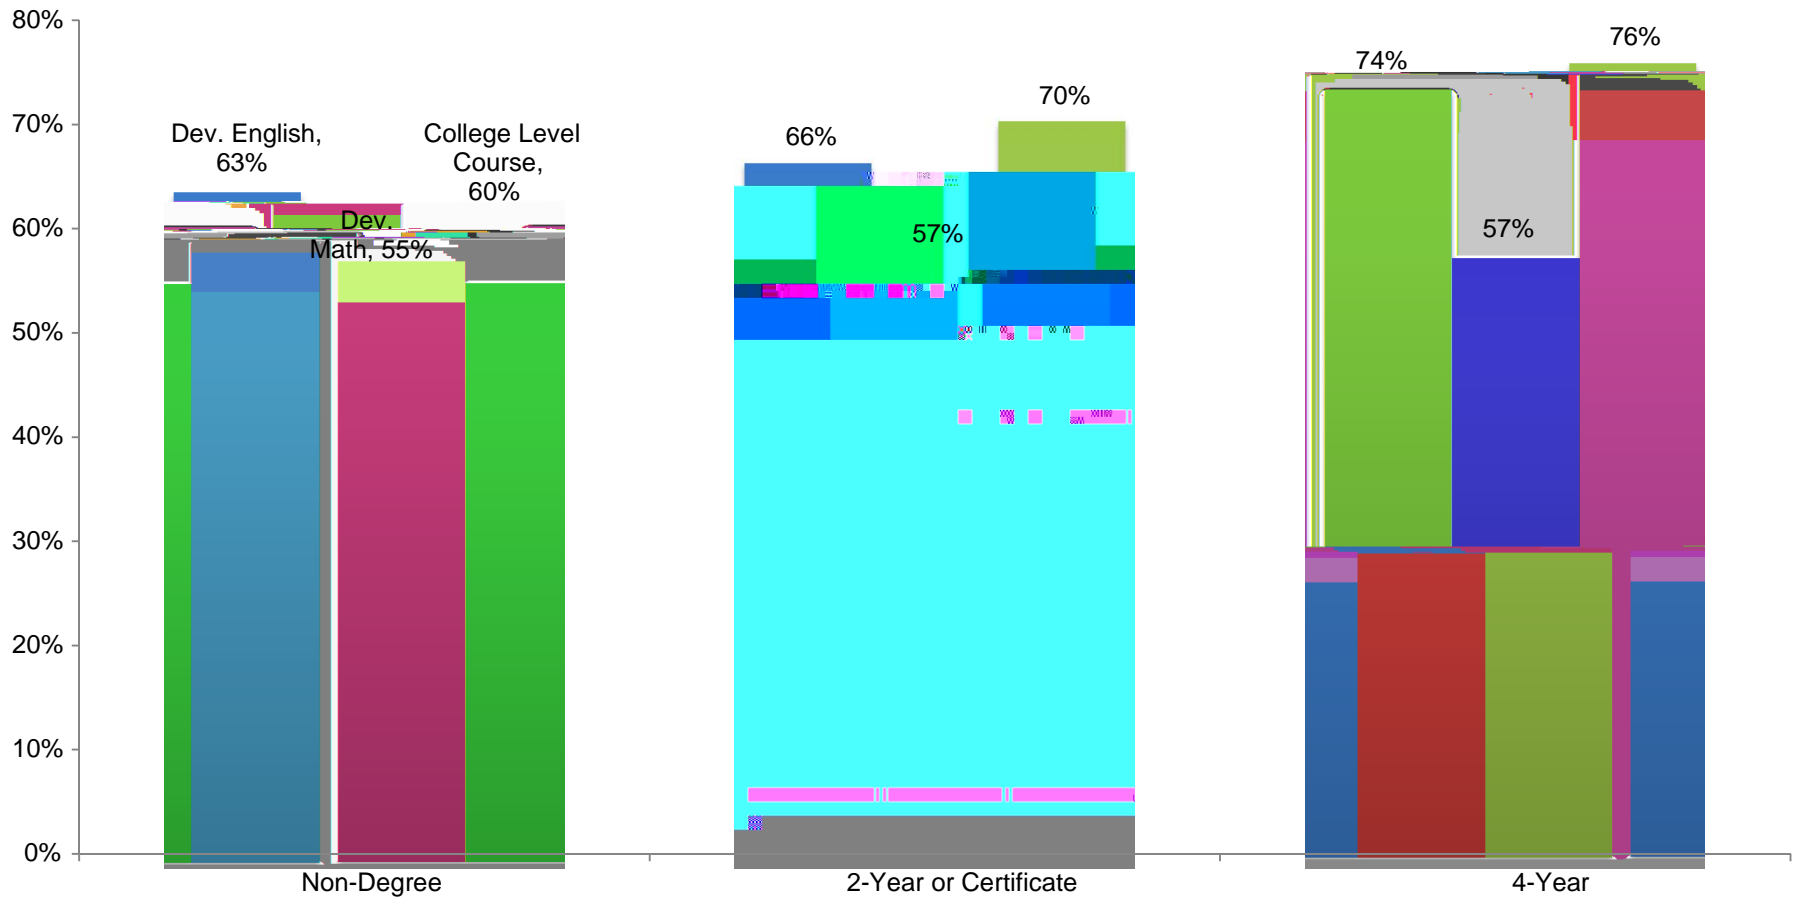

## Handout 2. Recent High School Graduates as a Proportion of Developmental Course-Takers, Fall 2008 - Fall 2012

### Handout 3. Course Completion Rate Average by Student's Degree Seeking Status and Course Type Fall 2008 - 2012

### Handout 4. 4-Year Bachelor Degree Graduation Rate within 6 Years by Developmental Need

Average Fall 2002 - Fall 2006 Starting Cohorts